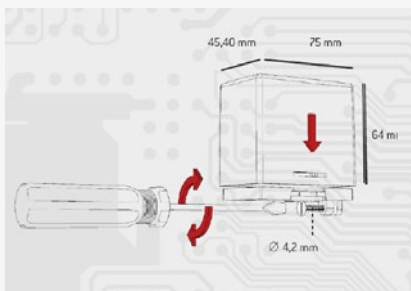

Dcoffee-G

DCoffee-G is the dedicated kit for controlling coffee grinders and consists of a power unit and a 3.5" display or an alphanumeric display with capacitive keyboard. Easy to install, it can also be controlled remotely thanks to the IoT solutions developed by DTI.

Customizable interface

TECHNICAL DRAWINGS

DTI COMPACT

DISPLAY